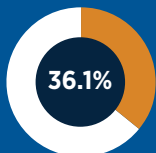

FIRST DESTINATION SURVEY RESULTS

EMPLOYMENT & GRADUATE SCHOOL STATUS

95.2% of graduates employed or attending graduate school

78.9% of graduates employed

82% of employed graduates working full-time

36.1% of graduates attending graduate school

75% of those employed are employed in their major field of study

DATA BY COLLEGE OF STUDY

	Arts & Sciences	Batterman School of Business	Education	Health Services	Nursing
Total Employed	77.5%	87.2%	100%	50%	93.8%
Employed in Major Field	47.5%	69.2%	100%	40%	87.5%
Full-Time Employed	60%	84.6%	100%	30%	93.8%
Attending Grad School	47.5%	15.4%	30%	80%	18.8%
Average Salary	\$38,583	\$46,125	\$35,000	\$45,000	\$59,000