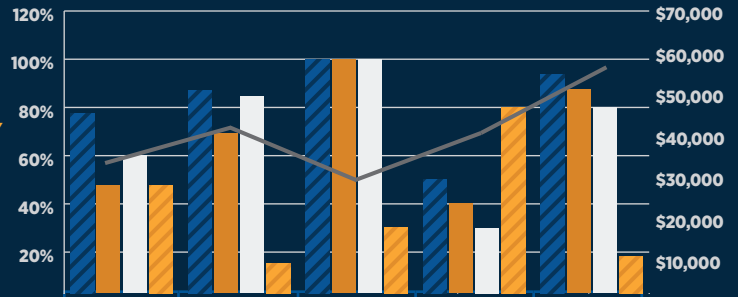

FIRST DESTINATION SURVEY RESULTS

EMPLOYMENT & GRADUATE SCHOOL STATUS

95.2% of graduates employed or attending graduate school

78.9% of graduates employed

82% of employed graduates working full-time

36.1% of graduates attending graduate school

75% of those employed are employed in their major field of study

DATA BY COLLEGE OF STUDY

	Arts & Sciences	Batterman School of Business	Education	Health Services	Nursing
Total Employed	77.5%	87.2%	100%	50%	93.8%
Employed in Major Field	47.5%	69.2%	100%	40%	87.5%
Full-Time Employed	60%	84.6%	100%	30%	93.8%
Attending Grad School	47.5%	15.4%	30%	80%	18.8%
Average Salary	\$38,583	\$46,125	\$35,000	\$45,000	\$59,000