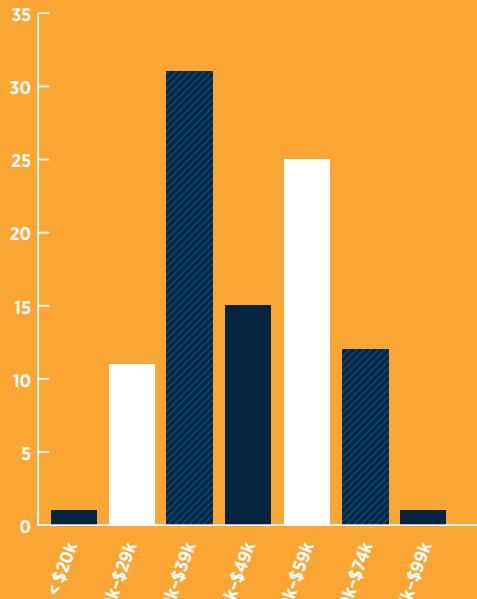

FULL-TIME EMPLOYED SALARY RANGE