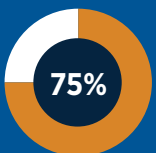

FIRST DESTINATION SURVEY RESULTS

EMPLOYMENT & GRADUATE SCHOOL STATUS

95.2% of graduates employed or attending graduate school

78.9% of graduates employed

82% of employed graduates working full-time

36.1% of graduates attending graduate school

75% of those employed are employed in their major field of study

DATA BY COLLEGE OF STUDY

	Arts & Sciences	Batterman School of Business	Education	Health Services	Nursing
Total Employed	77.5%	87.2%	100%	50%	93.8%
Employed in Major Field	47.5%	69.2%	100%	40%	87.5%
Full-Time Employed	60%	84.6%	100%	30%	93.8%
Attending Grad School	47.5%	15.4%	30%	80%	18.8%
Average Salary	\$38,583	\$46,125	\$35,000	\$45,000	\$59,000