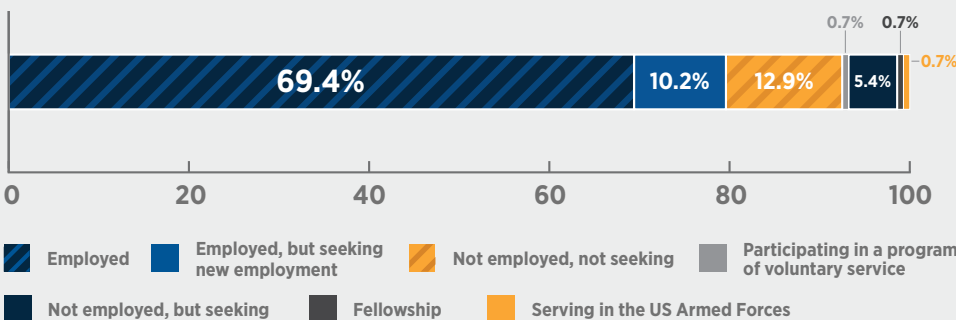

Not-for-profit/ NGO company or organization

7.8%

Government agency or public sector

6.9%

Entrepreneur
Temporary/ contract work
Other

EMPLOYMENT DETAILS

Graduate Schools Attended

- Concordia University Wisconsin
- Marquette University
- University of Wisconsin Green Bay
- Syracuse University
- University of Tampa
- University of Maryland
- Loyola Stritch School of Medicine
- Loras College
- Iowa State University College of Veterinary Medicine
- East Tennessee State University
- University of Kansas
- American University Washington College of Law