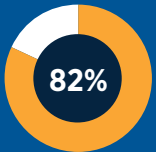

FIRST DESTINATION SURVEY RESULTS

EMPLOYMENT & GRADUATE SCHOOL STATUS

95.2% of graduates employed or attending graduate school

78.9% of graduates employed

82% of employed graduates working full-time

36.1% of graduates attending graduate school

75% of those employed are employed in their major field of study

DATA BY COLLEGE OF STUDY

	Arts & Sciences	Batterman School of Business	Education	Health Services	Nursing
Total Employed	77.5%	87.2%	100%	50%	93.8%
Employed in Major Field	47.5%	69.2%	100%	40%	87.5%
Full-Time Employed	60%	84.6%	100%	30%	93.8%
Attending Grad School	47.5%	15.4%	30%	80%	18.8%
Average Salary	\$38,583	\$46,125	\$35,000	\$45,000	\$59,000