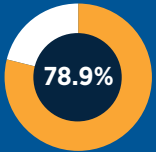

FIRST DESTINATION SURVEY RESULTS

EMPLOYMENT & GRADUATE SCHOOL STATUS

95.2% of graduates employed or attending graduate school

78.9% of graduates employed

82% of employed graduates working full-time

36.1% of graduates attending graduate school

75% of those employed are employed in their major field of study

DATA BY COLLEGE OF STUDY

	Arts & Sciences	Batterman School of Business	Education	Health Services	Nursing
Total Employed	77.5%	87.2%	100%	50%	93.8%
Employed in Major Field	47.5%	69.2%	100%	40%	87.5%
Full-Time Employed	60%	84.6%	100%	30%	93.8%
Attending Grad School	47.5%	15.4%	30%	80%	18.8%
Average Salary	\$38,583	\$46,125	\$35,000	\$45,000	\$59,000