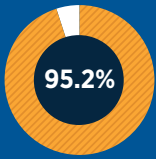

FIRST DESTINATION SURVEY RESULTS

EMPLOYMENT & GRADUATE SCHOOL STATUS

95.2% of graduates employed or attending graduate school

78.9% of graduates employed

82% of employed graduates working full-time

36.1% of graduates attending graduate school

75% of those employed are employed in their major field of study

DATA BY COLLEGE OF STUDY

	Arts & Sciences	Batterman School of Business	Education	Health Services	Nursing
Total Employed	77.5%	87.2%	100%	50%	93.8%
Employed in Major Field	47.5%	69.2%	100%	40%	87.5%
Full-Time Employed	60%	84.6%	100%	30%	93.8%
Attending Grad School	47.5%	15.4%	30%	80%	18.8%
Average Salary	\$38,583	\$46,125	\$35,000	\$45,000	\$59,000