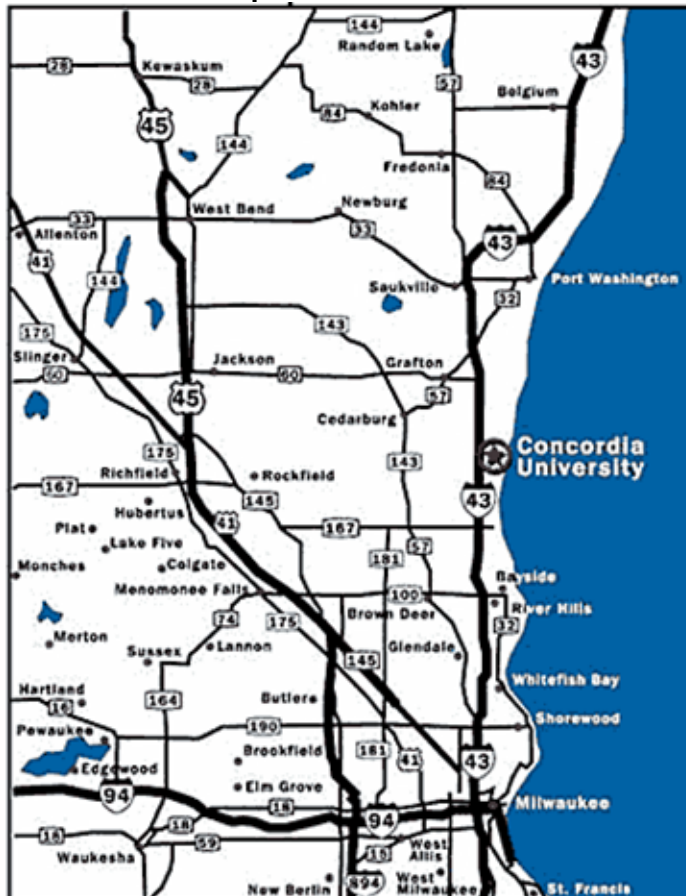

Concordia University Wisconsin's main campus is located 15 miles north of downtown Milwaukee on 155 acres of Lake Michigan shoreline at:

**12800 N. Lake Shore Drive
Mequon, Wisconsin 53097**

Local Map:

Milwaukee Area Map:

Directions From Green Bay:

1. Go South on I-43 (distance 100 miles)
2. Take Cedarburg Exit (Pioneer Road, County Hwy. C) to Port Washington Road (County Hwy W); make a left turn on Port Washington Road to Highland Road (2 miles); make a left turn on Highland Road.

Directions From Madison:

1. Go Northeast on US 151 to State Rte 30 (distance 2.7 miles) Go East on State Rte 30 to I-94 (distance 2.9 miles)Go East on I-94 to I-43 (distance 72.2 miles)Go North on I-43 (distance 14.1 miles)
2. Take Mequon Road Exit to Port Washington Road (County Hwy W).; make a right turn on W and continue north to Highland Road (2 miles); make a right turn on Highland Road.

Directions From Chicago:

1. Go West on I-90 WEST (Portions toll) to I-294 (Exit 77). (distance 15.3 miles) Go North on I-294 (Portions toll) to I-94 WEST (distance 12.2 miles) Go West on I-94 WEST (Portions toll) passing by Waukegan, IL to Wisconsin. (distance 23.3 miles)Go West on I-94 WEST towards Milwaukee, WI to I-43 North (Exit 310). (distance 37.7 miles) Go North on I-43 NORTH. (distance 14.1 miles)
2. Take Mequon Road Exit to Port Washington Road (County Hwy W).; make a right turn on Port Washington Road and continue north to Highland Road (2 miles); make a right turn on Highland Road.