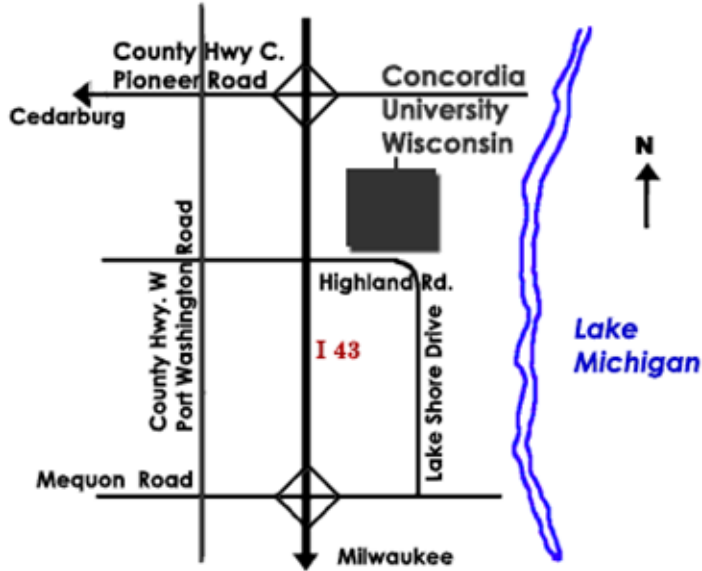

Concordia University Wisconsin's main campus is located 15 miles north of downtown Milwaukee on 155 acres of Lake Michigan shoreline at:

**12800 N. Lake Shore Drive
Mequon, Wisconsin 53097**

Local Map:

Milwaukee Area Map:

Directions From Green Bay:

1. Go South on I-43 (distance 100 miles)
2. Take Cedarburg Exit (Pioneer Road, County Hwy. C) to Port Washington Road (County Hwy W); make a left turn on Port Washington Road to Highland Road (2 miles); make a left turn on Highland Road.

Directions From Madison:

1. Go Northeast on US 151 to State Rte 30 (distance 2.7 miles) Go East on State Rte 30 to I-94 (distance 2.9 miles)Go East on I-94 to I-43 (distance 72.2 miles)Go North on I-43 (distance 14.1 miles)
2. Take Mequon Road Exit to Port Washington Road (County Hwy W).; make a right turn on W and continue north to Highland Road (2 miles); make a right turn on Highland Road.

Directions From Chicago:

1. Go West on I-90 WEST (Portions toll) to I-294 (Exit 77). (distance 15.3 miles) Go North on I-294 (Portions toll) to I-94 WEST (distance 12.2 miles) Go West on I-94 WEST (Portions toll) passing by Waukegan, IL to Wisconsin. (distance 23.3 miles)Go West on I-94 WEST towards Milwaukee, WI to I-43 North (Exit 310). (distance 37.7 miles) Go North on I-43 NORTH. (distance 14.1 miles)
2. Take Mequon Road Exit to Port Washington Road (County Hwy W).; make a right turn on Port Washington Road and continue north to Highland Road (2 miles); make a right turn on Highland Road.