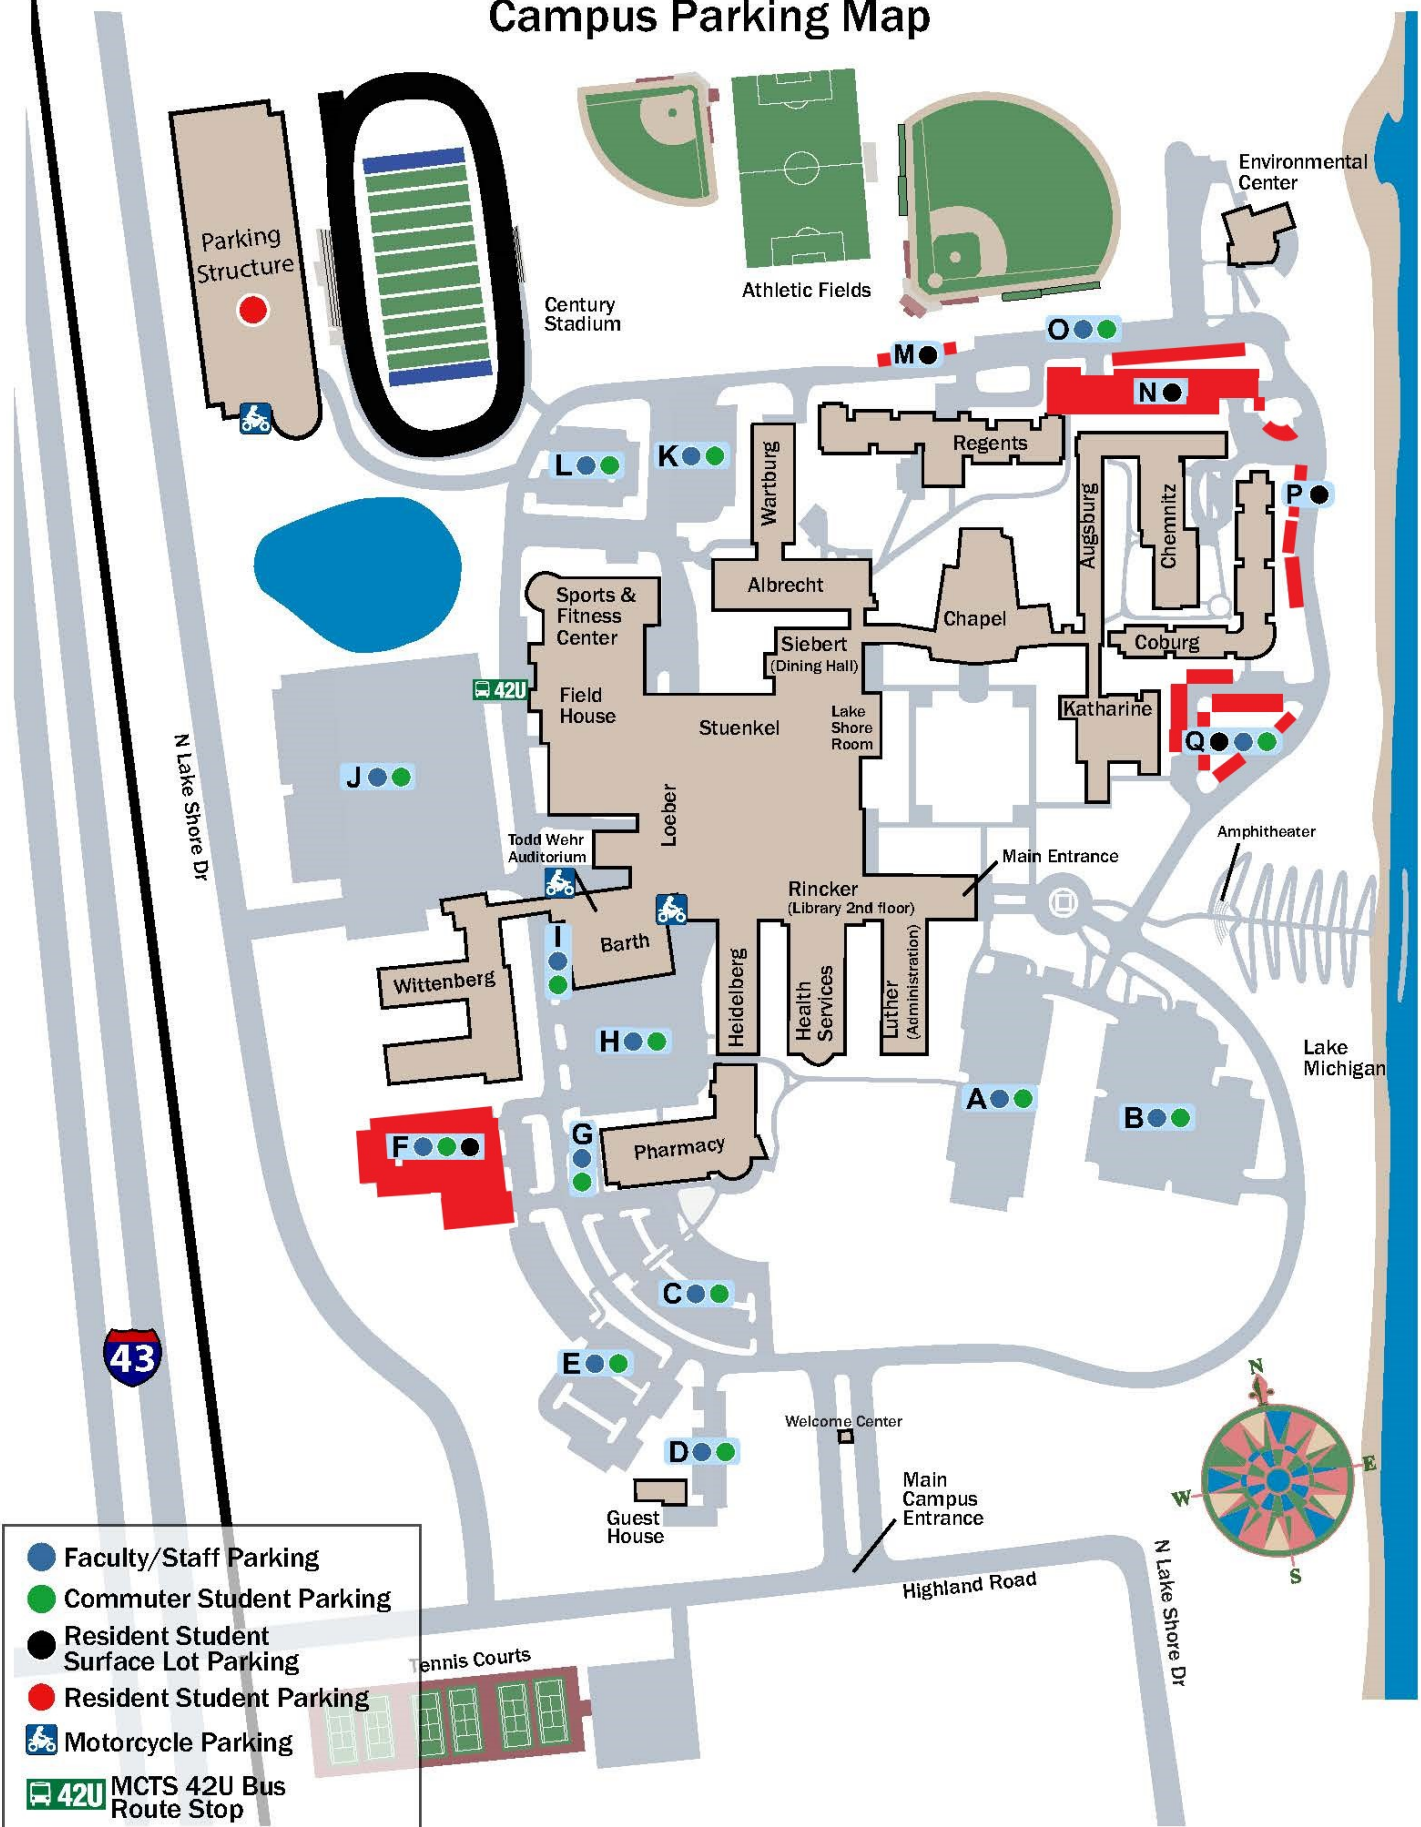

CONCORDIA UNIVERSITY

W I S C O N S I N

Campus Parking Map

- Faculty/Staff Parking
- Commuter Student Parking
- Resident Student Surface Lot Parking
- Resident Student Parking
- Motorcycle Parking
- MCTS 42U Bus Route Stop