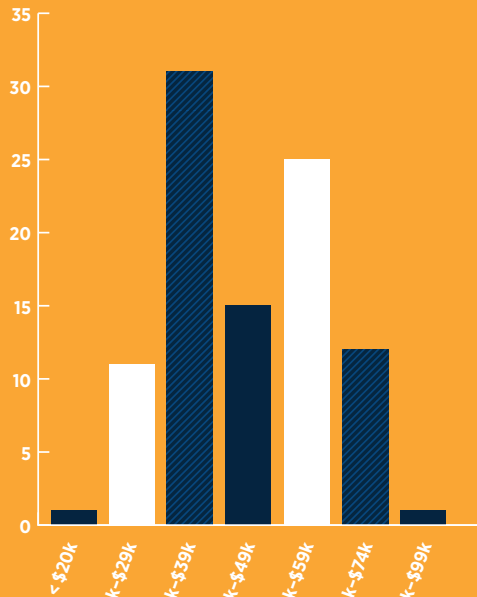

FULL-TIME EMPLOYED SALARY RANGE