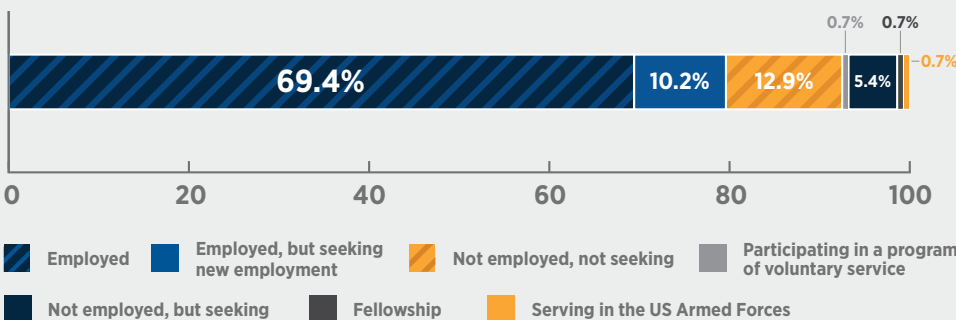

FULL-TIME EMPLOYED SALARY RANGE

TYPE OF EMPLOYMENT

58.6%

For-profit company

23.3%

Not-for-profit/ NGO company or organization

7.8%

Government agency or public sector

6.9%

Entrepreneur
Temporary/ contract work
Other

MEDIAN SALARY
\$44,960

65.3%

Completed an internship, clinical, practicum, or field placement while at Concordia

EMPLOYMENT DETAILS

Graduate Schools Attended