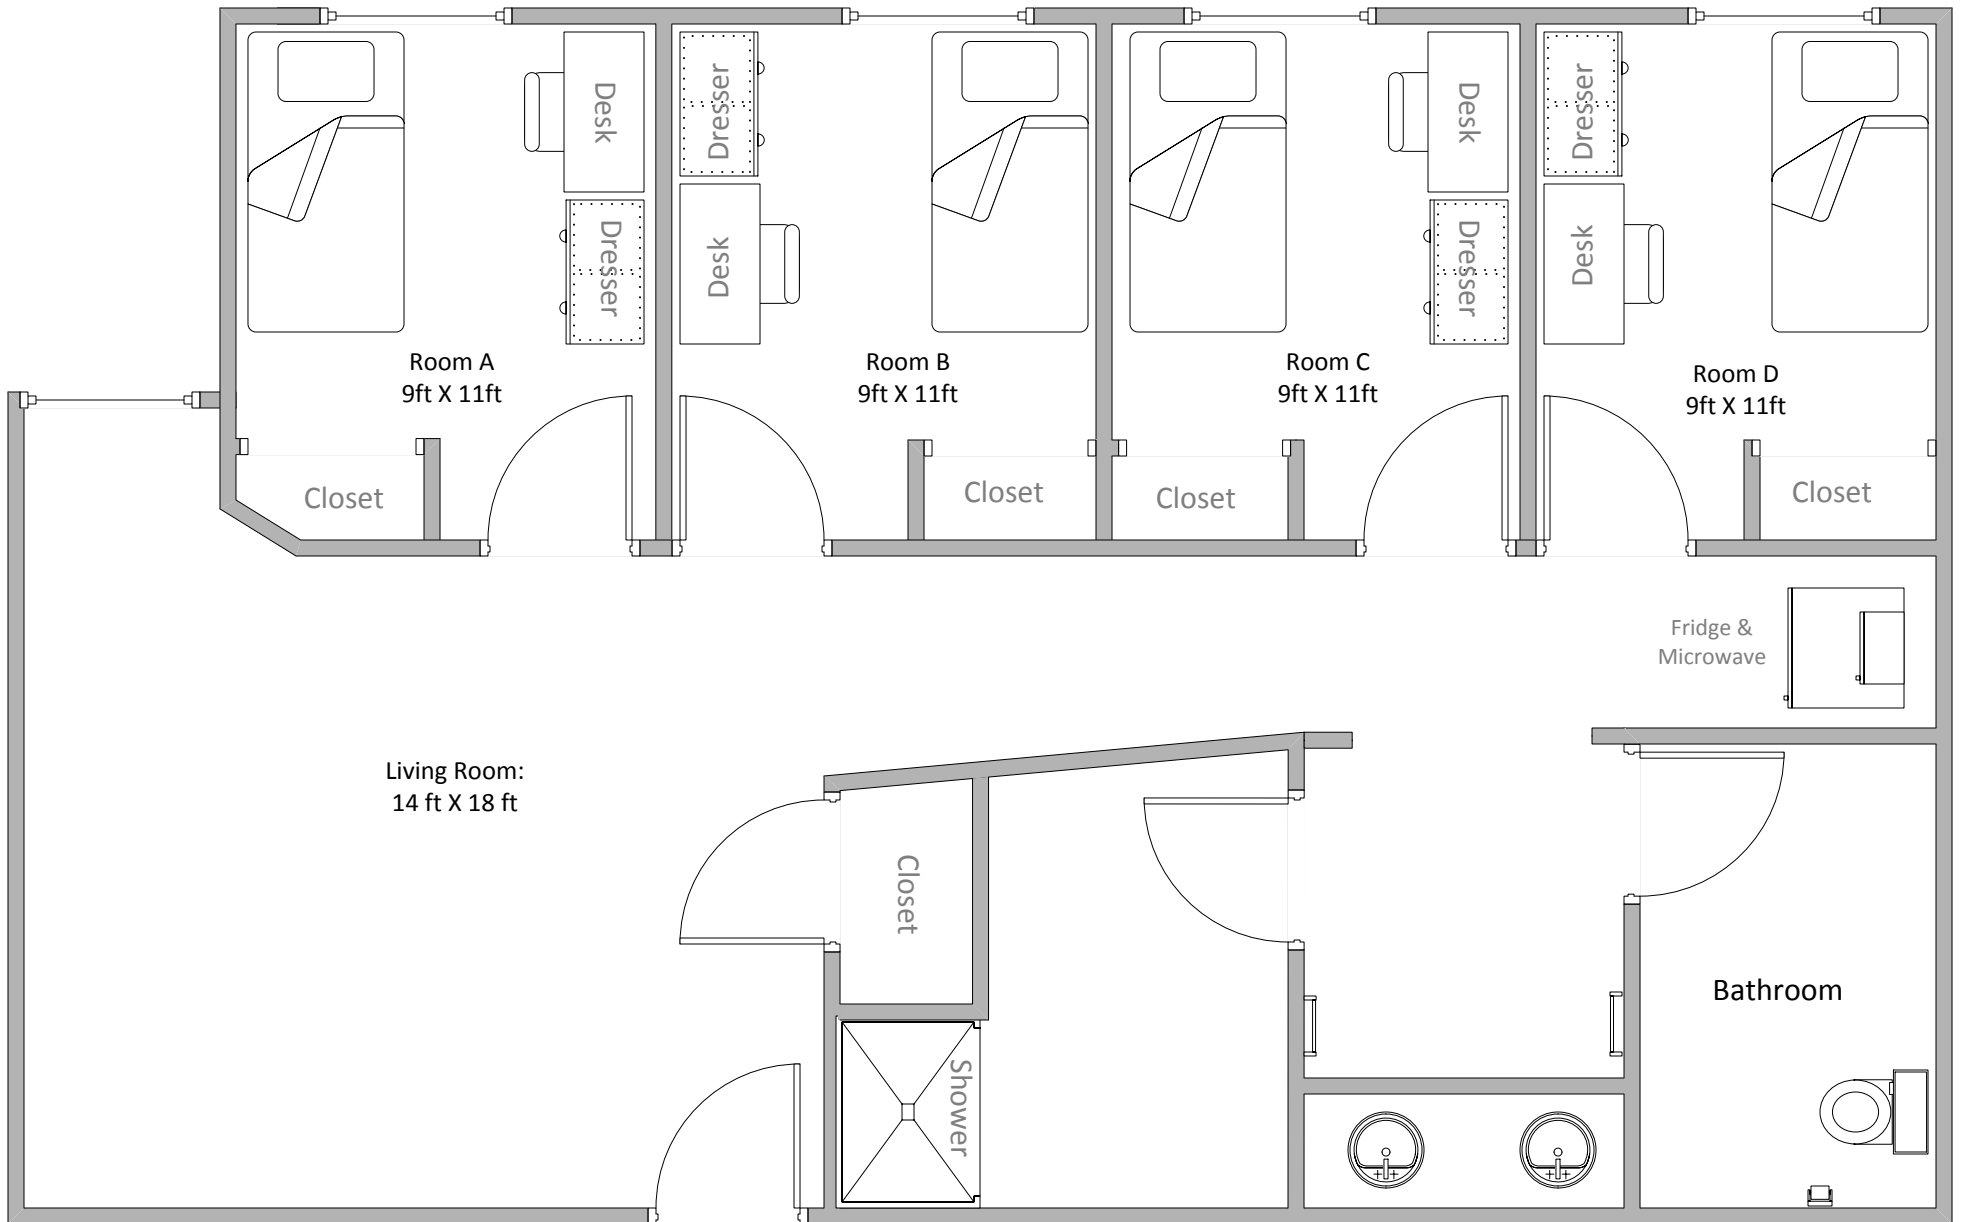

# Coburg Hall: (4 Person)

- Closets are all built in
- Furniture are movable

\*All dimensions are approximate.