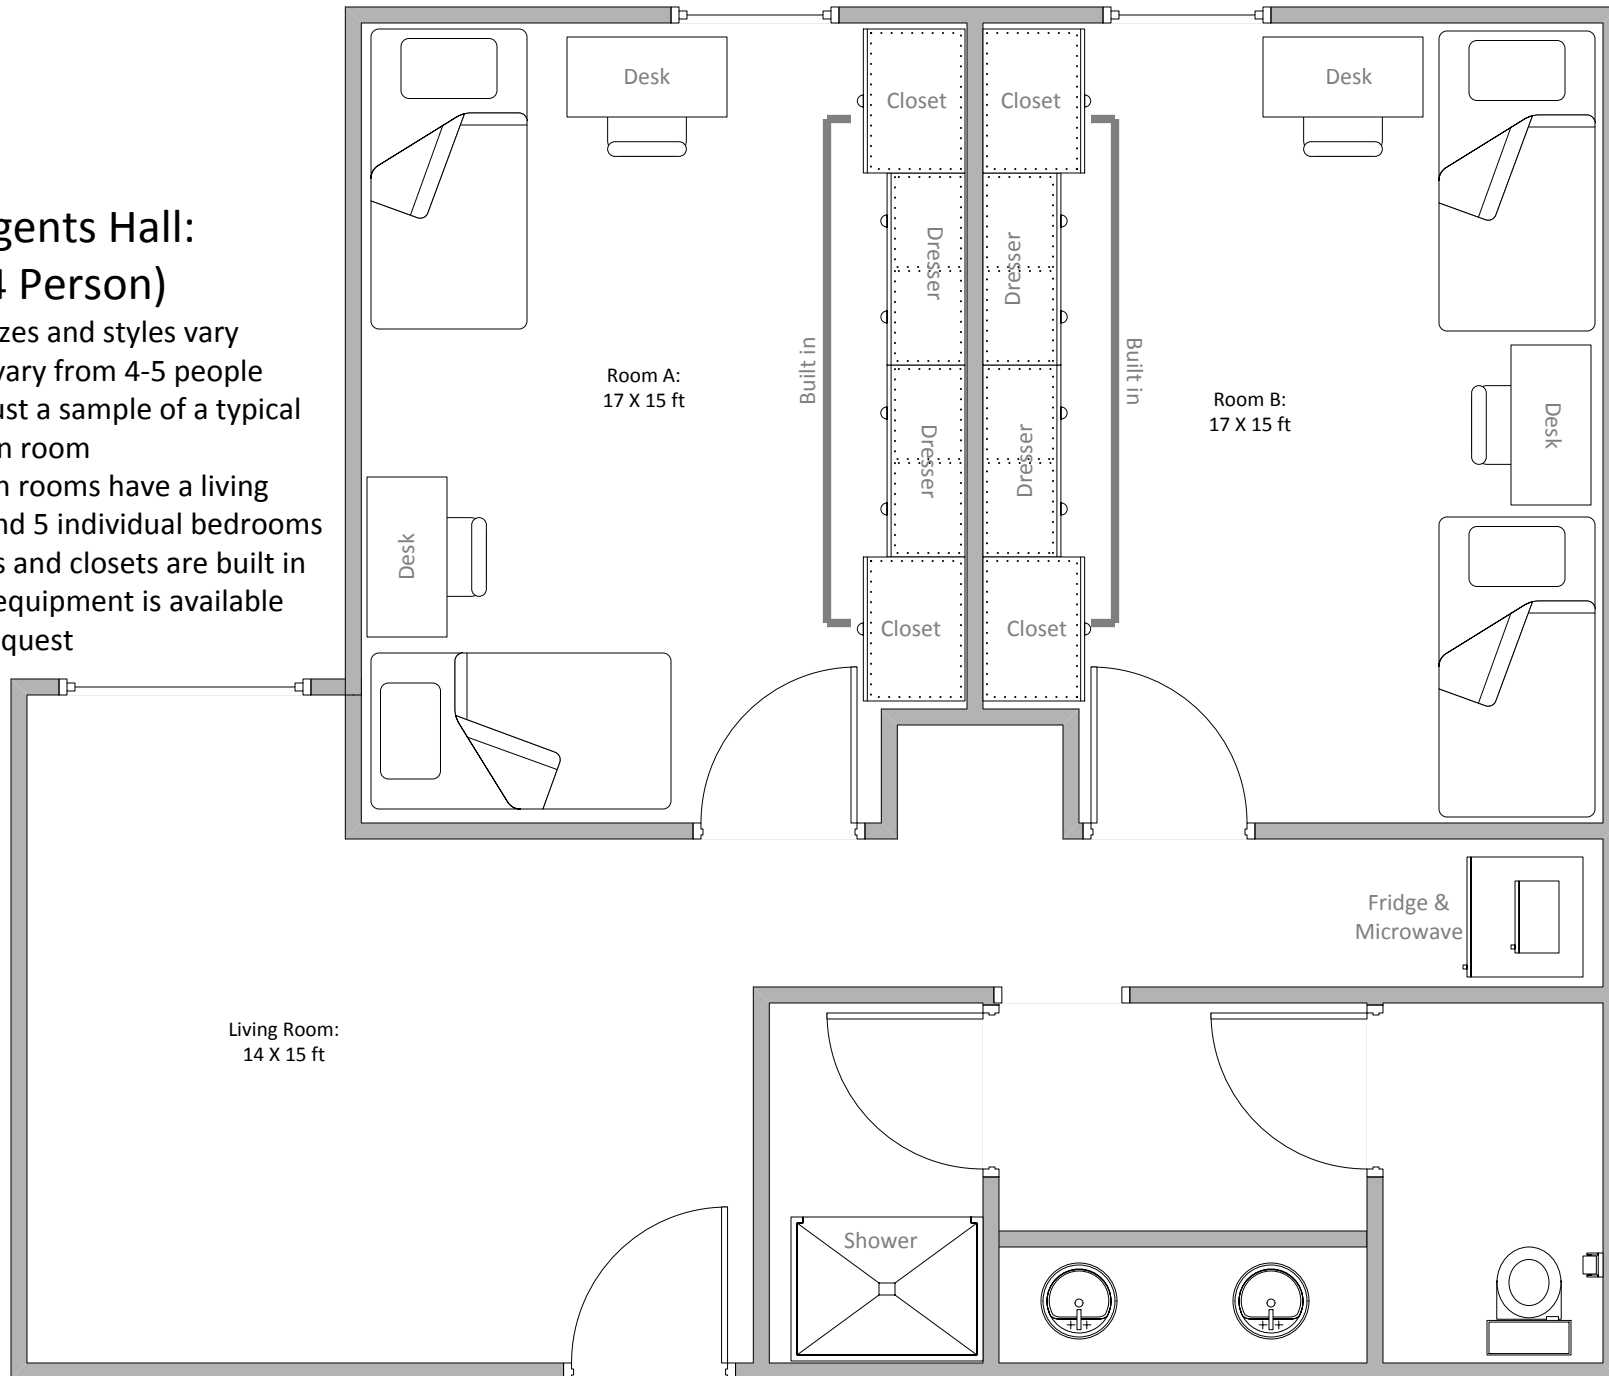

Regents Hall: (4 Person)

- Room sizes and styles vary
- Rooms vary from 4-5 people
- This is just a sample of a typical 4 person room
- 5-person rooms have a living room and 5 individual bedrooms
- Dressers and closets are built in
- Lofting equipment is available upon request

*All dimensions are approximate.