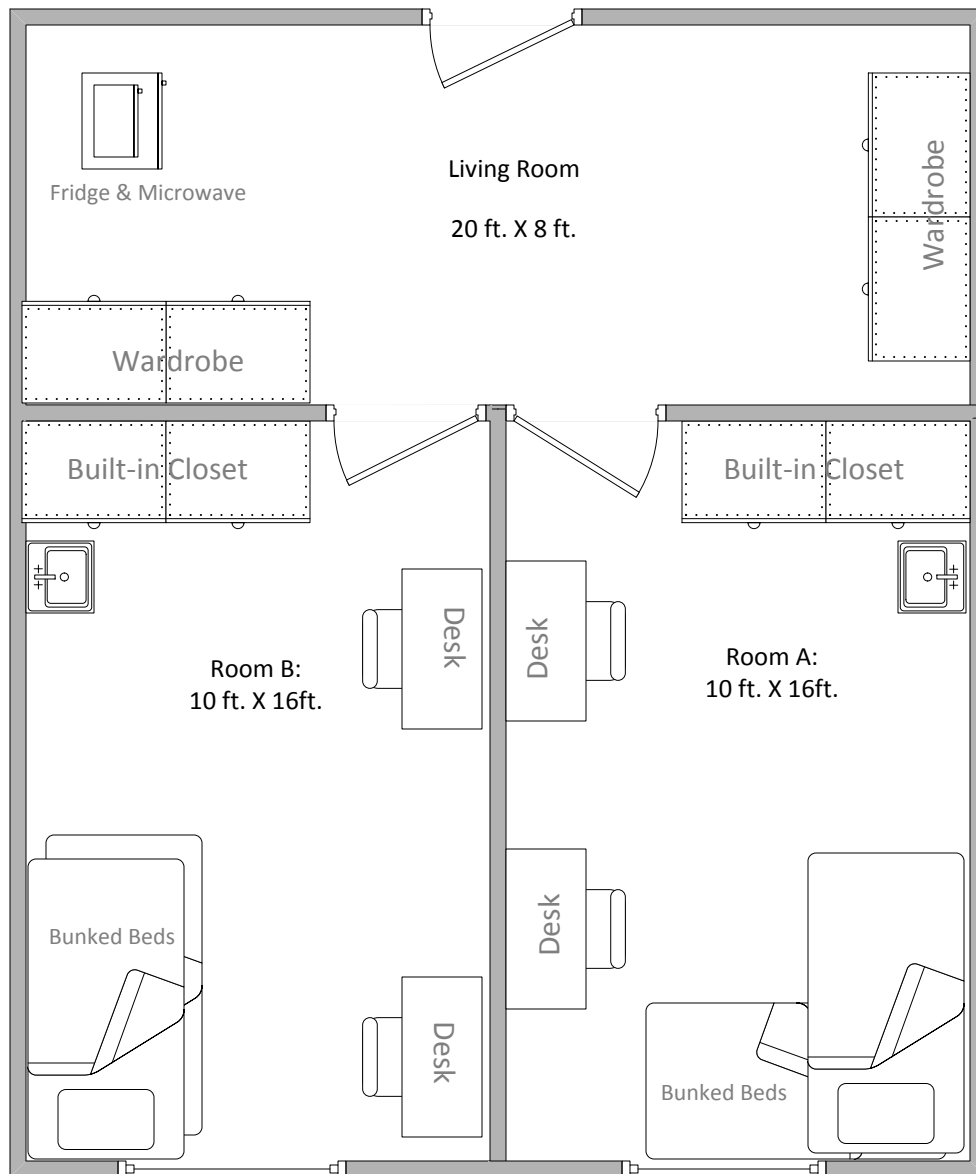

## Wartburg Residence Hall: (4 Person)

- Room sizes and styles vary
- This is just a sample of a typical 4 person room
- All furniture is moveable except built in wall closets
- Community bathrooms on each floor
- There are 5, 2-person rooms with living room and 1 bedroom
- Lofting equipment available upon request
- All rooms are carpeted

\* All Dimensions are Estimated