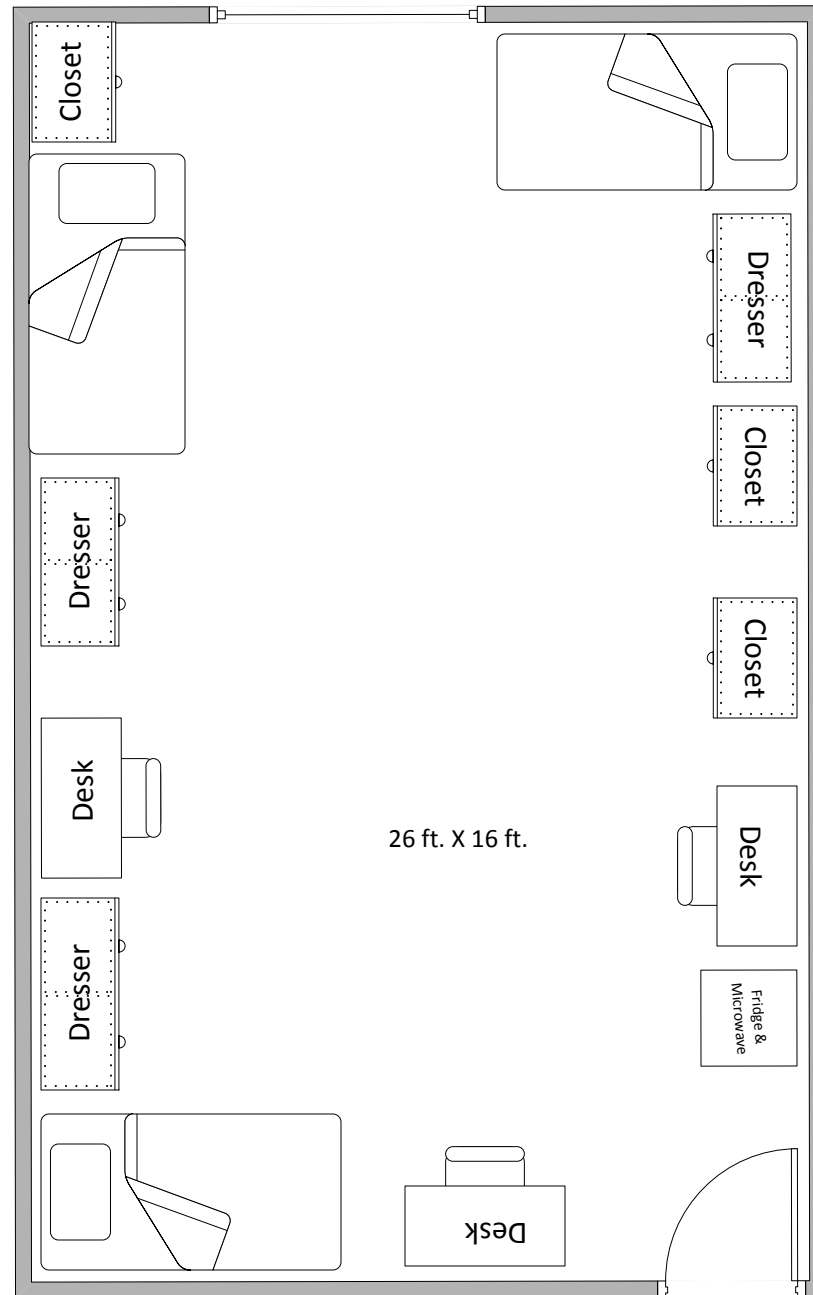

Wittenberg

(3 Person)

All Male

- Room sizes and styles vary
- Rooms vary from 1-4 people
- This is just a sample of a typical 4 person room
- All furniture is moveable
- Community bathrooms on each floor

* All dimensions are approximate.