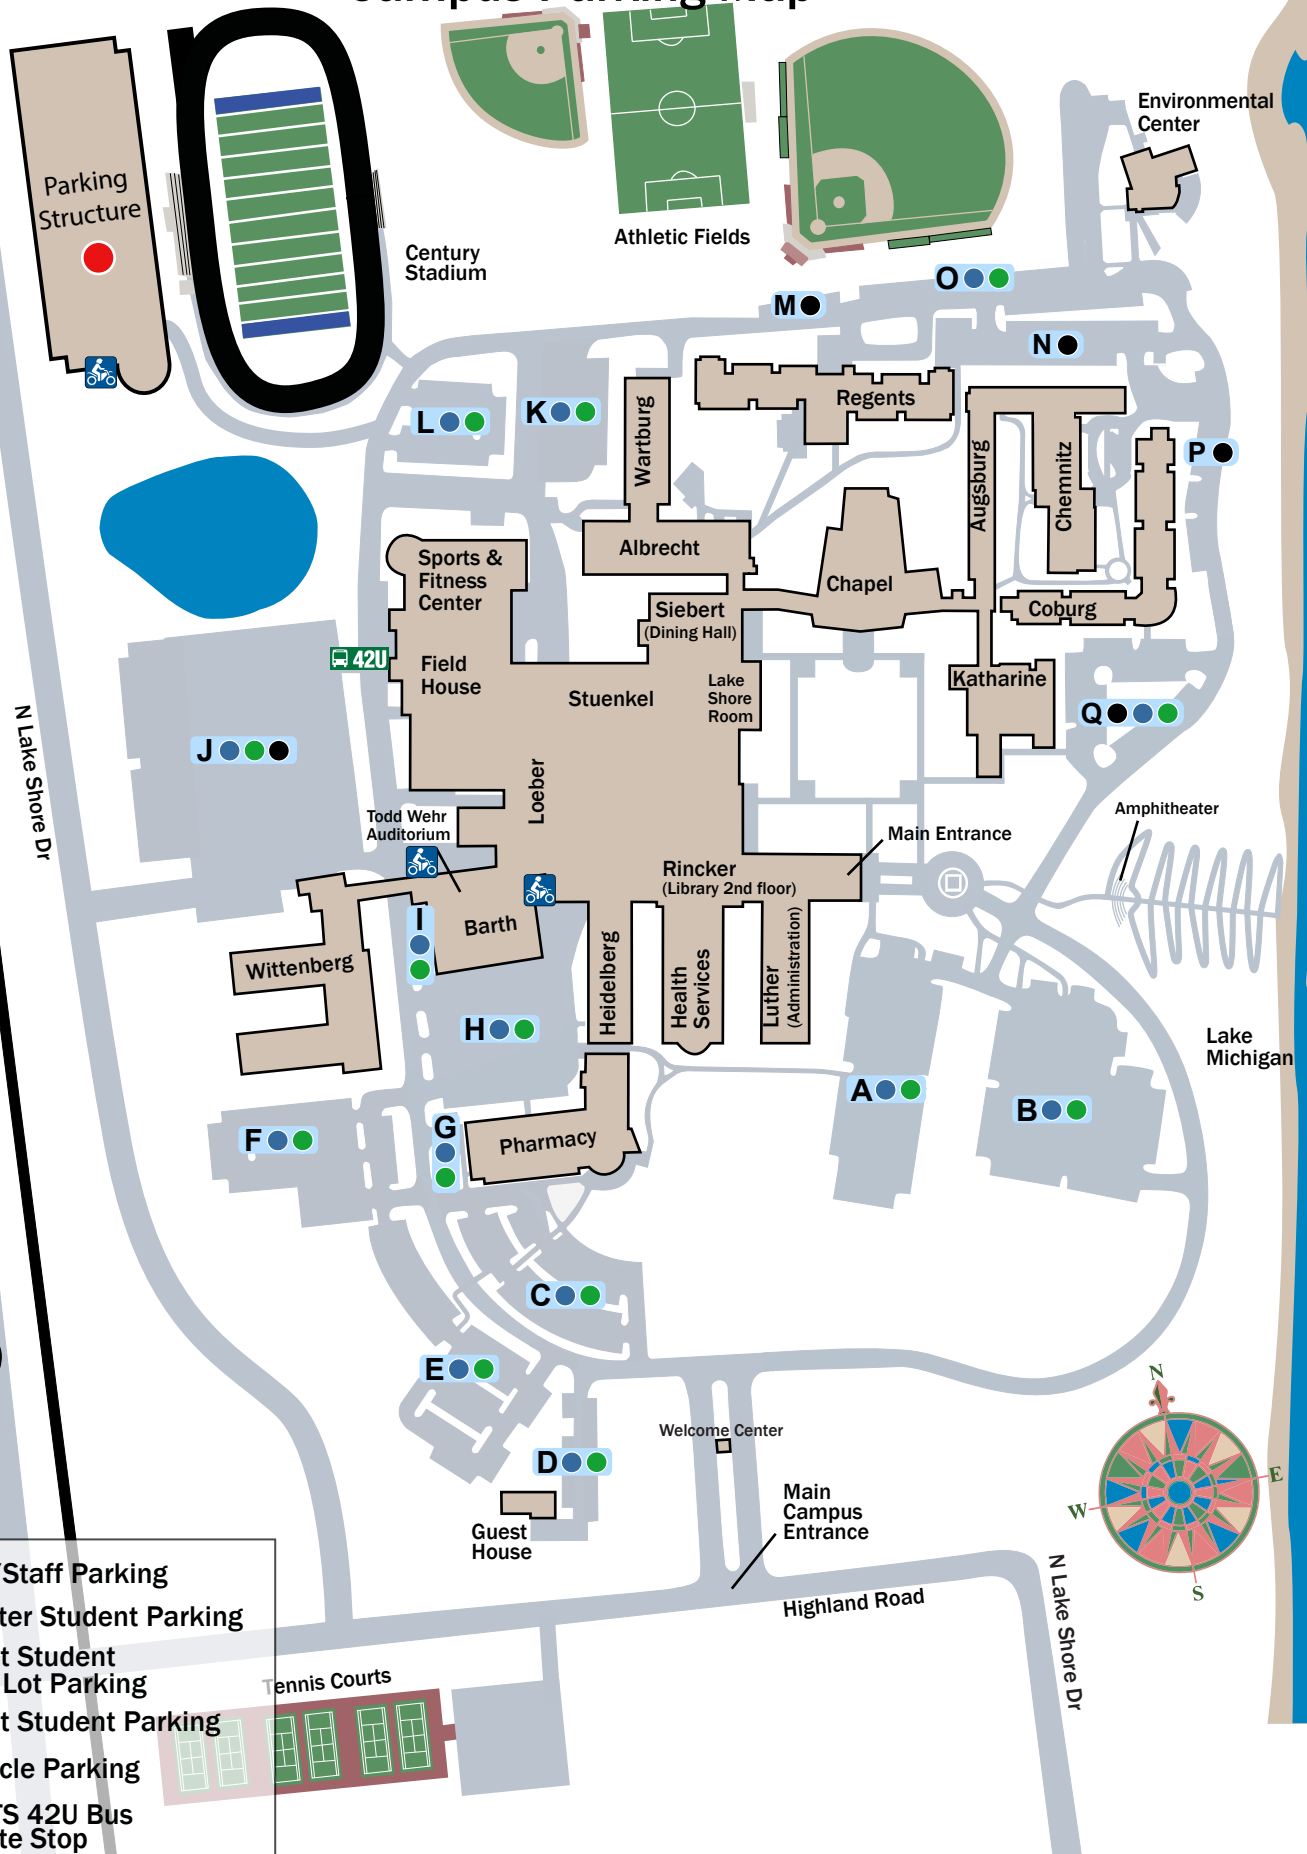

W I S C O N S I N

Campus Parking Map

- Faculty/Staff Parking
- Commuter Student Parking
- Resident Student Surface Lot Parking
- Resident Student Parking
- Motorcycle Parking
- MCTS 42U Bus Route Stop